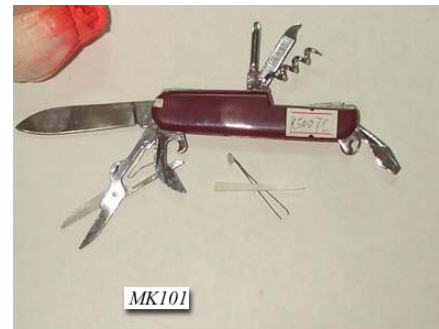

Price: \$0.30

MW00303B

1 X 12" EVERGREE CHINQUAPIN
SLOTTED SPOON

Price: \$0.27

MK101

1 X MULTI FUNCTION KNIFE
GIFT BOX

Price: \$0.32

BAMBOO CUTTING BOARD
SIZE: 32x20.5x1.5CM