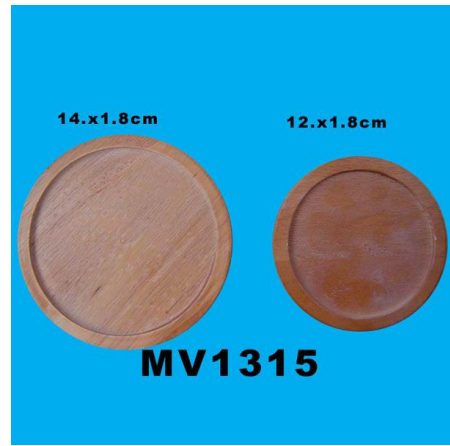

OEM/ODM
FAST SHIPPING
ON-TIME DELIVERY

MV 阳江志茂实业有限公司 MARKET VALUE MARKET VALUE ENTERPRISE COMPANY

WHOLESALE & OEM & ODM
SERVICE SINCE 1999

MK00097B
20 OFFICE MULTI FUNCTION
KNIFE
Price: \$1.72

14.x1.8cm 12.x1.8cm
MV1315
2PCS WOOD CUP CUSHION
Price: \$0.85

MV00226B2
6" 100PCS CARBONIZE
BAMBOO SKEWER
Price: \$0.17

MK00102B
MULTI FUCTION KNIFE D/B
Price: \$0.50

30CM
MW00173C1
30CM BAMBOO CUTTING
BOARD SHRINK CARD
Price: \$3.02

10"
MV226-4
100PCS BAMBOO SKEWER IN
BAG 10"
Price: \$0.29