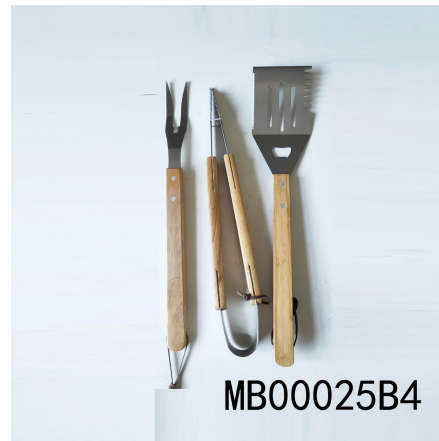

Price: \$0.46

MV00226F1

2 X 25CM BAMBOO BBQ SKEWER(50PCS)IN PVC TUBE

Price: \$0.64

MB00019D

1 X 3PCS BBQ SET,T/C

Price: \$0.98

OEM/ODM

FAST SHIPPING

ON-TIME DELIVERY

阳江志茂实业有限公司

MARKET VALUE ENTERPRISE COMPANY

WHOLESALE & OEM & ODM
SERVICE SINCE 1999

CUTTING BOARD
SIZE:30X1.5CM

MW00173G2

1 X 30X1.5CM BAMBOO CUTTING BOARD

Price: \$2.26

MV00226F

2 X 7CM BAMBOO FRUIT SKEWER(48PCS) IN PVC TUBE

Price: \$0.28

MB00025B4

1 X 3PCS S/S BBQ TOOLS WITH WOOD HANDLE T/C

Price: \$2.92

MV00226F4