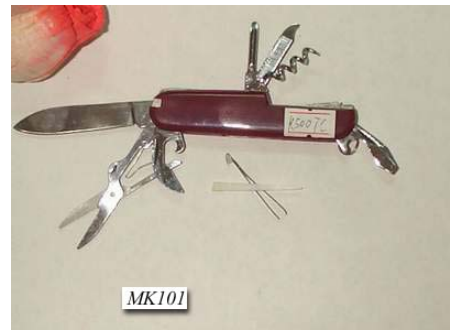

1 X MULTI FUNCTION KNIFE
GIFT BOX
Price: \$0.32

1 X 25.5X20.5CM BAMBOO
CUTTING BOARD SHRINK CARD
Price: \$2.27

1 X 4 PCS CHEESE SET
(THICKNESS 1.2MM) WITH PINE
WOOD CUTTING BOARD
Price: \$1.45

1 X 4PCS WOODEN COASTERS
Price: \$0.35