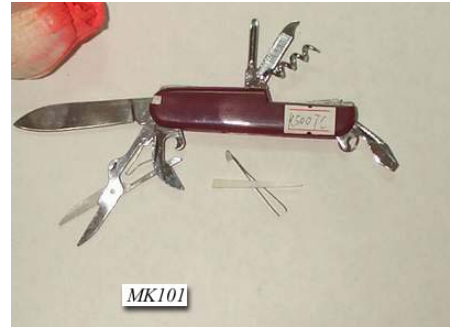

1 X MULTI FUNCTION KNIFE
GIFT BOX
Price: \$0.32

1 X 32X20.5X1.5CM BAMBOO
CUTTING BOARD
Price: \$1.85

1 X 25CM BAMBOO CUTTING
BOARD SHRINK CARD
Price: \$2.45

2 X 8 IN. CARBONIZE BAMBOO
B.B.Q. SKEWERS
Price: \$0.18