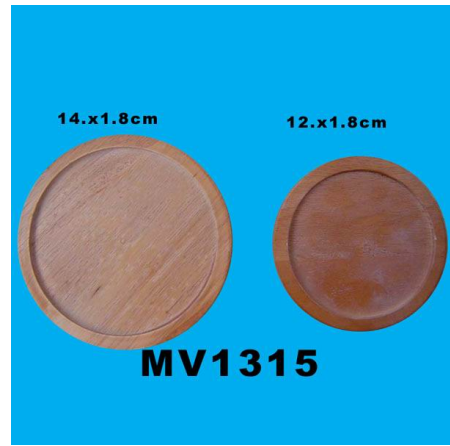

**14.x1.8cm**      **12.x1.8cm**  
**MV1315**  
**2PCS WOOD CUP CUSHION**  
**Price: \$0.85**

**MV00226B2**  
**6" 100PCS CARBONIZE BAMBOO SKEWER**  
**Price: \$0.17**

**MK00102B**  
**MULTI FUCTION KNIFE D/B**  
**Price: \$0.50**

**30CM**  
**MW00173C1**  
**30CM BAMBOO CUTTING BOARD SHRINK CARD**  
**Price: \$3.02**

**10"**  
**MV226-4**  
**100PCS BAMBOO SKEWER IN BAG 10"**  
**Price: \$0.29**

OEM/ODM

FAST SHIPPING

ON-TIME DELIVERY