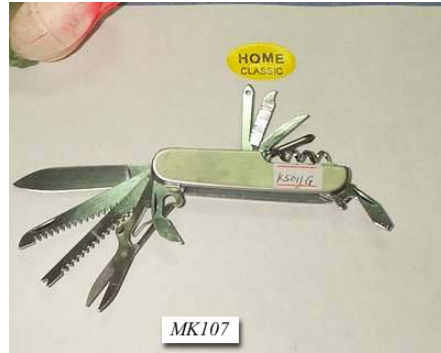

MW00156F

1 X 32X20.5X1.5CM BAMBOO
CUTTING BOARD
Price: \$1.85

25CM

MW00173B1

1 X 25CM BAMBOO CUTTING
BOARD SHRINK CARD
Price: \$2.45

MV00227A1

2 X 8 IN. CARBONIZE BAMBOO
B.B.Q. SKEWERS
Price: \$0.18

MV00226F

1 X 7CM BAMBOO FRUIT
SKEWER(48PCS) IN PVC TUBE
Price: \$0.28

MK01193J5

1 X 8 PCS SQUARE WOODEN
CHEESE BOX, COLOR BOX
Price: \$7.00

OEM/ODM

FAST SHIPPING

ON-TIME DELIVERY

阳江志茂实业有限公司
MARKET VALUE ENTERPRISE COMPANY

WHOLESALE & OEM & ODM
SERVICE SINCE 1999

MV02228J

1 X BAMBOO GRINDER B/C
Price: \$2.18

1 X MULTI FUNCTION KNIFE
GIFT BOX
Price: \$0.55

MB1224

1 X PAPER HOLDER
Price: \$0.66

OEM/ODM

FAST SHIPPING