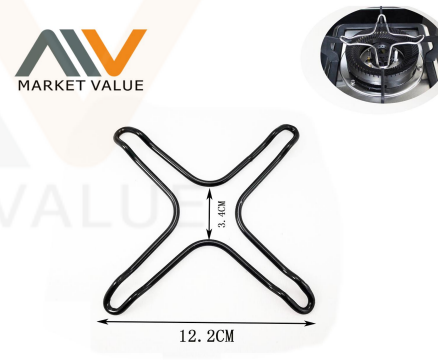

2 X 25CM BAMBOO BBQ SKEWER(50PCS)IN PVC TUBE
Price: \$0.64

BAMBOO CUTTING BOARD
SIZE:22X1.5CM

MW00173G

1 X 22X1.5CM BAMBOO CUTTING BOARD
Price: \$1.29

MB1141F

1 X 2PCS DOOR HOOKS
Price: \$0.40

MARKET VALUE

MB00565E2

1 X 12PCS STAR ENAMEL TRIVET IN PP BAG
Price: \$3.22

MV00227A2

1 X 12"30PCS CARBONIZE BAMBOO SKEWER IN BAG
Price: \$0.64

OEM/ODM

FAST SHIPPING

ON-TIME DELIVERY

阳江志茂实业有限公司
MARKET VALUE ENTERPRISE COMPANY

WHOLESALE & OEM & ODM
SERVICE SINCE 1999

BAMBOO CUTTING BOARD
SIZE: 32x20.5x1.5CM

MW00156F

1 X 32X20.5X1.5CM BAMBOO CUTTING BOARD

Price: \$1.85

MB00025C

1 X 3PCS S/S BBQ TOOLS
WHEEL CARD

Price: \$3.35

MW00156D6